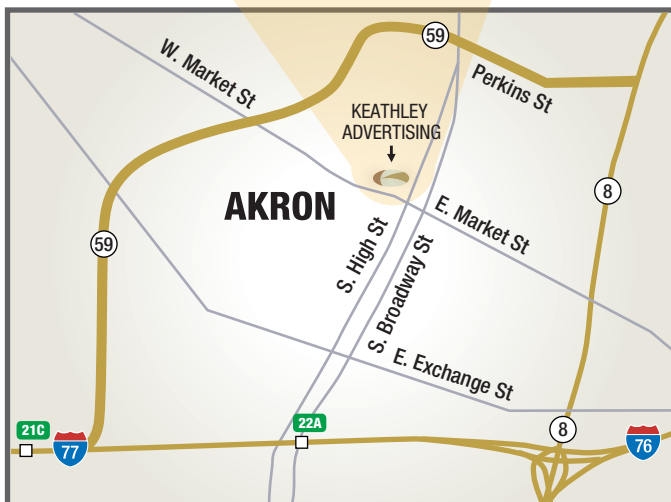

KEATHLEYAD.COM

57 EAST MARKET STREET SUITE 3
AKRON OHIO 44308

P : 330.253.1004

F : 330.253.1076

DIRECTIONS

From Rt. 8

Exit at OH 59/Perkins Ave. Turn right on Perkins. Turn left on N. High and you'll find our building in the first block, to your right, at the corner of E. Market and N. High St. catty-corner from the Akron Art Museum.

From I-76 West

Take I-76 W. turns into 77 North. Take the Main St. Downtown Exit 22A. Turn left on E. Market St. You'll find our building in the second block, to your right, at the corner of E. Market and N. High St. catty-corner from the Akron Art Museum.

From I-77 South

Take 59 East, Exit 21C. Turn right on N. High St. and you'll find our building in the first block, to your right, at the corner of E. Market and N. High St. catty-corner from the Akron Art Museum.

Convenient paid public parking is located directly across the street from Castle Hall at the Parking Deck on the corner of High St. and E. Market.