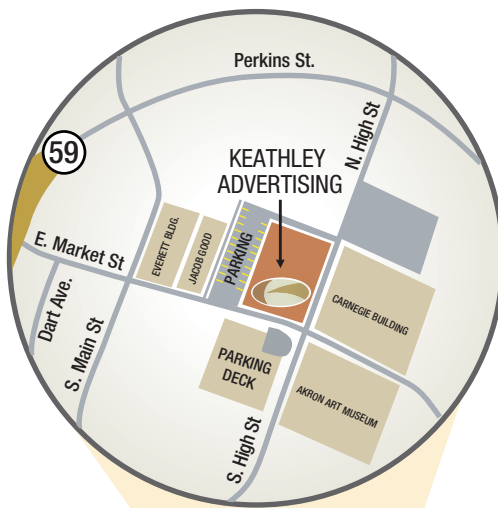

KEATHLEYAD.COM

57 EAST MARKET STREET SUITE 3
AKRON OHIO 44308

P : 330.253.1004

F : 330.253.1076

DIRECTIONS

From Rt. 8

Exit at OH 59/Perkins Ave. Turn right on Perkins. Turn left on N. High and you'll find our building in the first block, to your right, at the corner of E. Market and N. High St. catty-corner from the Akron Art Museum.

From I-76 West

Take I-76 W. turns into 77 North. Take the Main St. Downtown Exit 22A. Turn left on E. Market St. You'll find our building in the second block, to your right, at the corner of E. Market and N. High St. catty-corner from the Akron Art Museum.

From I-77 South

Take 59 East, Exit 21C. Turn right on N. High St. and you'll find our building in the first block, to your right, at the corner of E. Market and N. High St. catty-corner from the Akron Art Museum.

Convenient paid public parking is located directly across the street from Castle Hall at the Parking Deck on the corner of High St. and E. Market.